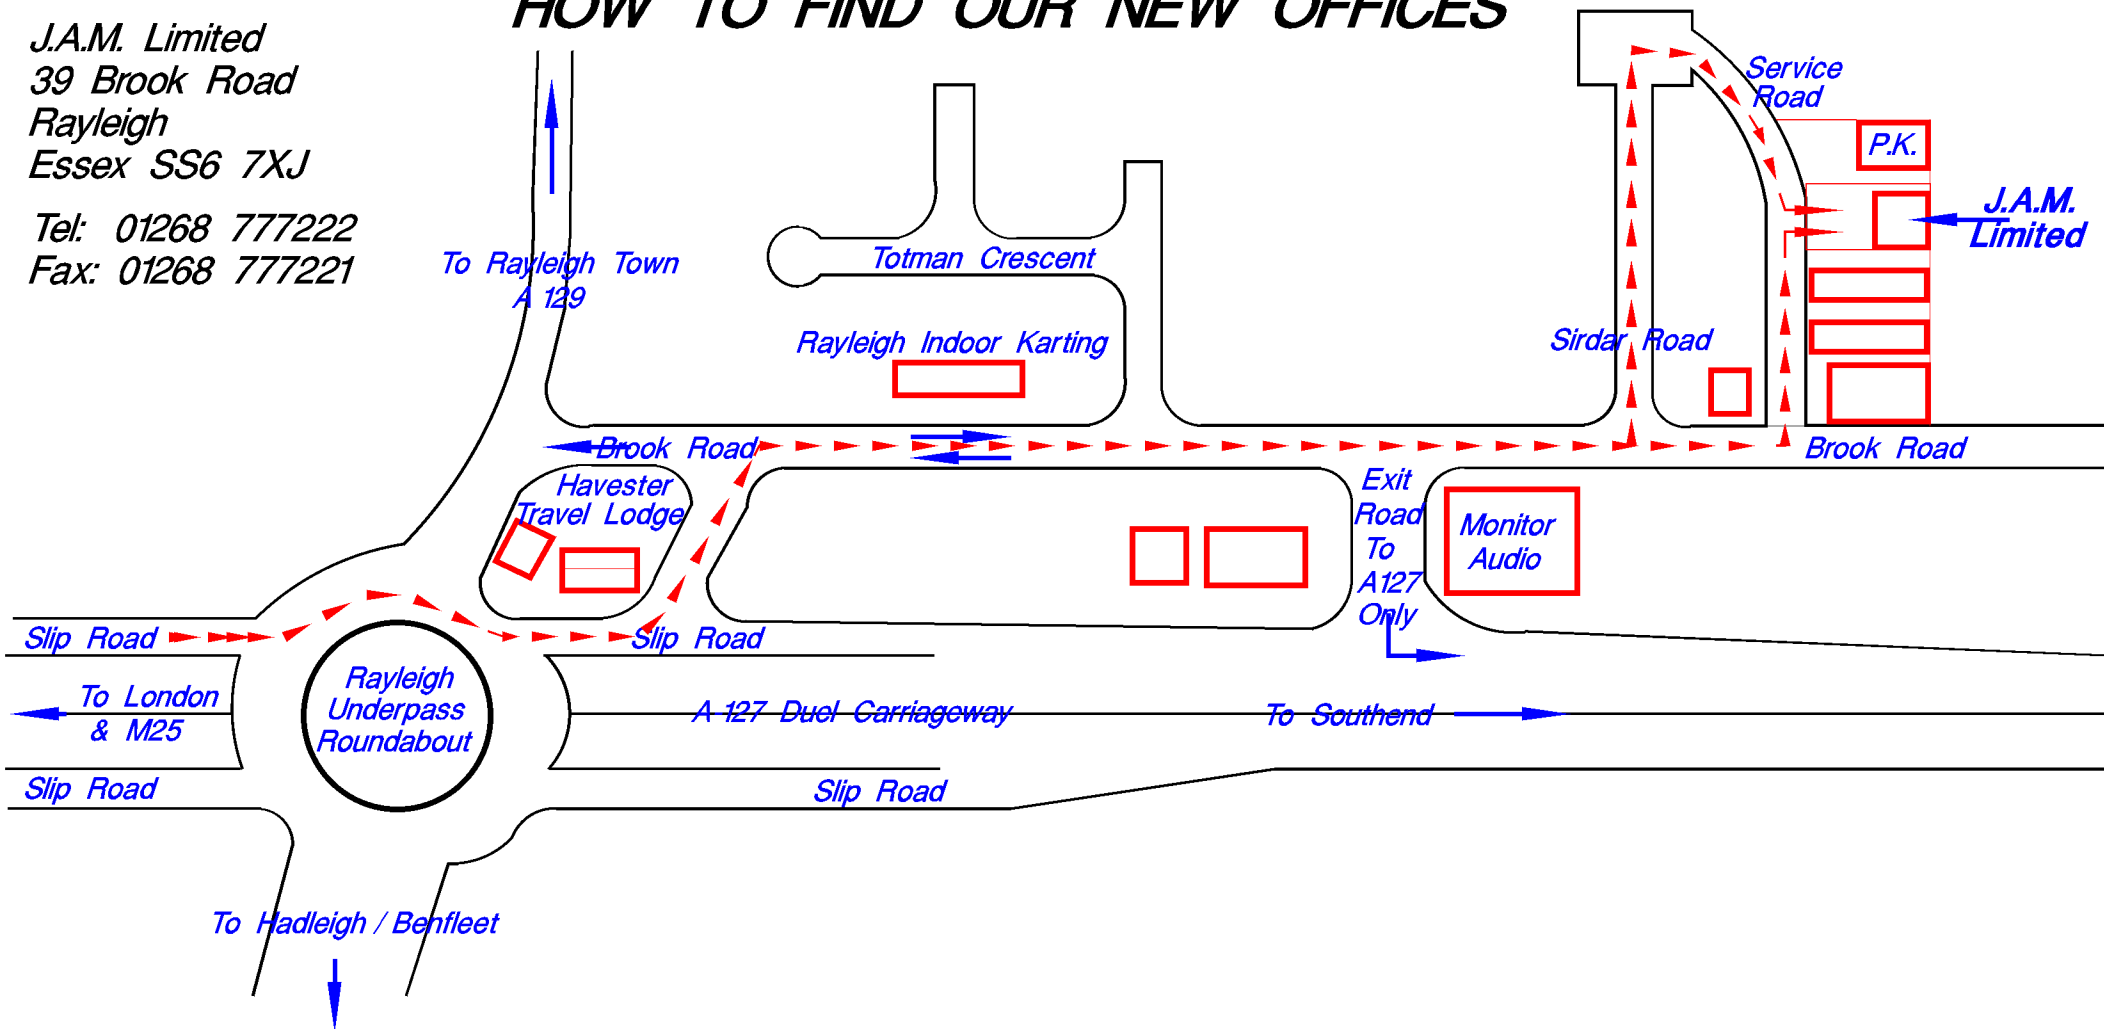

HOW TO FIND OUR NEW OFFICES

J.A.M. Limited
39 Brook Road
Rayleigh
Essex SS6 7XJ

Tel: 01268 777222
Fax: 01268 777221

From M25

At the Rayleigh / A129 Exit from the A127 take the slip Road. Keep in left hand lane at roundabout & go back down the slip Road as if you were re-joining the A 127 to Southend. Immediately you start to go down the slip Road take the left hand turn signed 'Brook Road'. Do not join the A127. Keep to your right & turn right into Brook Road. Pass The Rayleigh Indoor Karting Centre on your left take the 2nd turning left - Sirdar Road - at the top of this road turn right into a Service Road. Follow down Service Road - J.A.M. is the 2nd Building from the top of the Service Road.